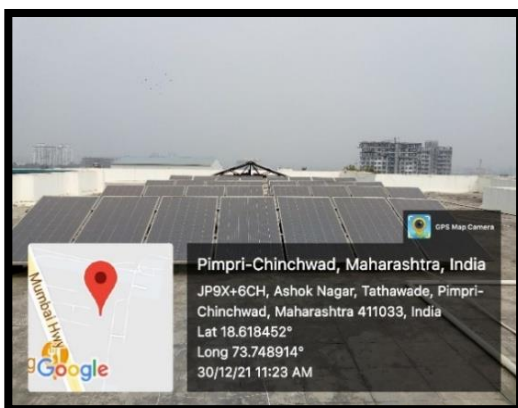

Alternate source of energy

Installation of Solar Panels